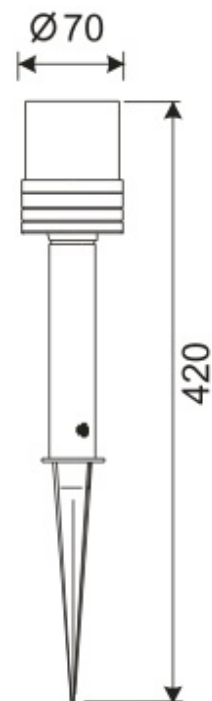

LED Exterior Lighting – LR-E00037

Model No.	LR-E00037
LED Type	5mm
LED Q'TY.	3*12
Beam Angle	-
Minimum luminous flux(lm)	3*60
Voltage	12V
LED Watt	3*1W
Environmental Temperature	- 20~60°C
Environmental Humidity	0%-95%
Safety Class	III
Safety Type	IP44
Material	Aluminium
Driver	Exterior Included